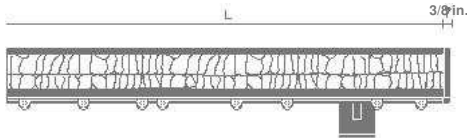

Tieback Holdback IMAN (magnet)

STOCKNUMBER	513064	513065	
FINISH			
67			
81			
BNL - BXL - NRL			

Complete sets **JANE**
Finials, Pole, Rings, Supports

67 = POLISHED ALUMINUM | **81 = MATTE NATURAL ALUMINUM**