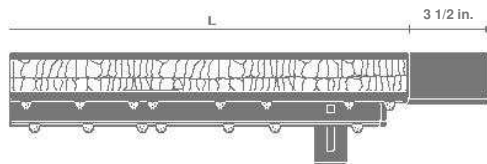

STOCK NUMBER: 513U02C

Support Projection: 3 3/16 in.

FINISH	48 IN.	5 IN.	63 IN.	71 IN.	79 IN.	87 IN.	98 IN.	118 IN.	134 IN.
67 + hide									
81 + hide									
QUANTITY OF SLIDING RINGS	16/16	20/20	22/22	24/24	28/28	30/30	36/36	42/42	46/46
QUANTITY OF SUPPORTS INCLUDED	2	2	2	2	2	2	3	3	

Prices are subject to change without notice.