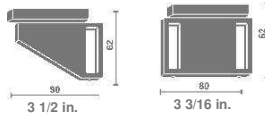

STOCKNUMBER	Support - Ceiling type	Support - Ceiling Double type	
	5/8 in.	5/8 in.	
FINISH			
67			
81