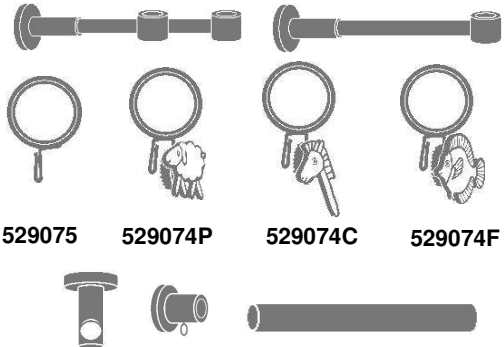

Support - Double type 6 1/4 in. Closed Support 6 1/4 in. 9 1/4 in.

STOCKNUMBER	209517	209518	209528
FINISH			
89			

Ring Ring with character

STOCKNUMBER	529075	529074P	529074C	529074F
FINISH				
89				

Ceiling Support Supports - Recessed

STOCKNUMBER	206298	203001
FINISH		
89		

End cap Pole

STOCKNUMBER	209045	209100
FINISH		
89		
131 - 132 - 133 - 134 - 135 - 136 - 137		

Holdback IMAN Holdback

STOCKNUMBER	517111 P/C/F	517017 P/C/F	517018 P/C/F	517019 P/C/F
FINISH		4 in.	6 in.	8 in.
89				

529075 529074P 529074C 529074F

Poles - Priced by the 39 inch unit. Custom cuts to the specified measurement is available. Custom cuts are priced by the standard lengths the cut length is taken from. See set lengths.

- 131 = Cream
- 132 = Pink
- 133 = Blue
- 134 = Green
- 135 = Orange
- 136 = Yellow
- 137 = Violet

STOCKNUMBER	5274P	5274C	5274F
FINISH			
WOOD			

Packet of 4 characters for rings

STOCKNUMBER	2074P	2074C	2074F
FINISH			
WOOD			

Packet of 2 characters, right (D) and left (S), for finials and holdbacks

Prices are subject to change without notice.