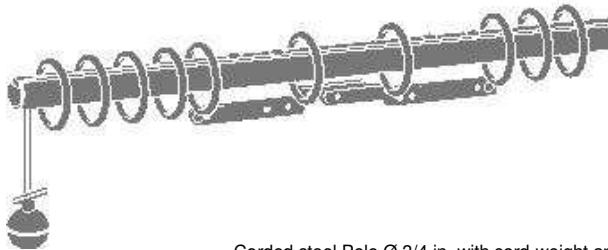

(magnet) Iman (magnet) Iman

Corded steel Pole Ø 3/4 in. with cord-weight and rings stock number: 526044-09/03

STOCKNUMBER	204P00						
FINISH	63 IN.	71 IN.	79 IN.	87 IN.	98 IN.	118 IN.	134 IN.
97/09							
98/03							