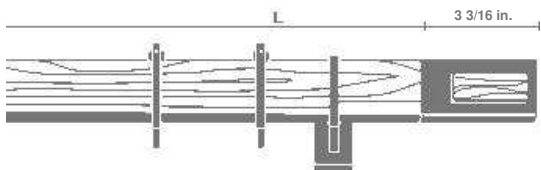

Complete sets **PRISCILLA**
Finials, Pole, Rings, Supports *Line*

STOCK NUMBER: 413A12

Support Projection: 3 1/2 in.

FINISH	48 IN.	5 IN.	63 IN.	71 IN.	79 IN.	87 IN.	98 IN.	118 IN.	134 IN.
67 + wood									
81 + wood									
QUANTITY OF RINGS INCLUDED	12	14	16	18	20	22	26	30	34
QUANTITY OF SUPPORTS INCLUDED	2	2	2	2	2	2	3	3