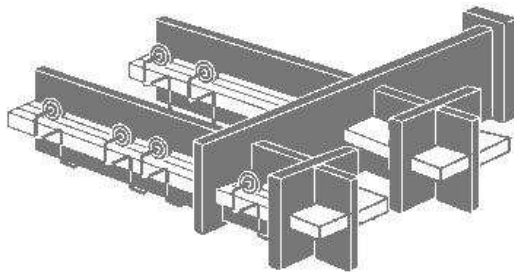

STOCK NUMBER: 643T02

Support 5 1/2 in.

FINISH		63 IN.	71 IN.	79 IN.	87 IN.	98 IN.	118 IN.	134 IN.
81 + colour								
67 + colour								
81 / 81 + wood								
67 / 67 + wood								
QUANTITY OF SLIDING RINGS		16	18	20	22	26	30	34
QUANTITY OF SUPPORTS INCLUDED		2	2		3		3	