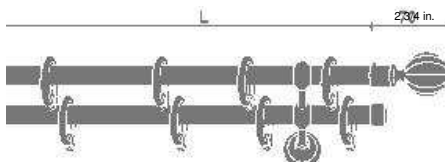

Complete double sets **FLORA**
Finials, Pole, Rings, Supports

SAMPLE BOOK LOCATOR CODE: 20 & 20 STOCK NUMBER: 209B25 Ø 20/20 Pole Dia. 3/4 & 3/4 in. Support Projection: 6 1/4 in.

FINISH	48 IN.	5 IN.	63 IN.	71 IN.	79 IN.		98 IN.	118 IN.	134 IN.
18-302-304-307-308									
169-303-305-306-309									
QUANTITY OF RINGS INCLUDED	12/12	14/14	16/16	18/18	20/20		26/26	30/30	34/34
QUANTITY OF SUPPORTS INCLUDED	2	2	2	2	2		3	3