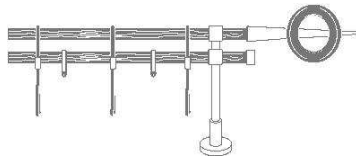

Complete sets **ZEUDI**
Finials, Pole, Rings, Supports

67 = POLISHED ALUMINUM	81 = MATTE NATURAL ALUMINUM

With Aluminum rings

SAMPLE BOOK LOCATOR CODE: 20 STOCK NUMBER: 203A62 Ø 20 Pole Dia. 3/4 in. Support Projection: 6 1/4 in.

FINISH	48 IN.	5 IN.	63 IN.	71 IN.	79 IN.	87 IN.	98 IN.	118 IN.	134 IN.
81									
67									
QTY OF RINGS INCLUDED	12	14	16	18	20	22	26	30	34
QTY OF SUPPORTS INCLUDED	2	2		2		3		3	

With leather rings

SAMPLE BOOK LOCATOR CODE: 20 STOCK NUMBER: 203E62 Ø 20 Pole Dia. 3/4 in. Support Projection: 6 1/4 in.

FINISH	48 IN.	5 IN.	63 IN.	71 IN.	79 IN.	87 IN.	98 IN.	118 IN.	134 IN.
81									
67									
QTY OF RINGS INCLUDED	12	14	16	18	20	22	26	30	34
QTY OF SUPPORTS INCLUDED	2	2		2		3		3	

With IRIS rings

SAMPLE BOOK LOCATOR CODE: 20 STOCK NUMBER: 203F62 Ø 20 Pole Dia. 3/4 in. Support Projection: 6 1/4 in.

FINISH	48 IN.	5 IN.	63 IN.	71 IN.	79 IN.	87 IN.	98 IN.	118 IN.	134 IN.
81									
67									
QTY OF RINGS INCLUDED	8	10	10	12	14	14	16	20	22
QTY OF SUPPORTS INCLUDED	2	2		2		3		3	

Complete double sets **ZEUDI**
Finials, Pole, Rings, Supports

With Aluminum rings

SAMPLE BOOK LOCATOR CODE: 20 & 20 STOCK NUMBER: 203C62 Ø 20/20 Pole Dia. 3/4 & 3/4 in. Support Projection: 6 1/4 in.

FINISH	48 IN.	5 IN.	63 IN.	71 IN.	79 IN.	87 IN.	98 IN.	118 IN.	134 IN.
81									
67									
QTY OF RINGS INCLUDED	12/12	14/14	16/16	18/18	20/20	22/22	26/26	30/30	34/34
QTY OF SUPPORTS INCLUDED	2	2		2		3		3	

With leather rings and Aluminum rings

SAMPLE BOOK LOCATOR CODE: 20 & 20 STOCK NUMBER: 203H62 Ø 20/20 Pole Dia. 3/4 & 3/4 in. Support Projection: 6 1/4 in.

FINISH	48 IN.	5 IN.	63 IN.	71 IN.	79 IN.	87 IN.	98 IN.	118 IN.	134 IN.
81									
67									
QTY OF RINGS INCLUDED	12/12	14/14	16/16	18/18	20/20	22/22	26/26	30/30	34/34
QTY OF SUPPORTS INCLUDED	2	2		2		3		3	

With IRIS rings and aluminium rings

SAMPLE BOOK LOCATOR CODE: 20 & 20 STOCK NUMBER: 203L62 Ø 20/20 Pole Dia. 3/4 & 3/4 in. Support Projection: 6 1/4 in.

FINISH	48 IN.	5 IN.	63 IN.	71 IN.	79 IN.	87 IN.	98 IN.	118 IN.	134 IN.
81									
67									
QTY OF RINGS INCLUDED	8/12	10/14	10/16	12/18	14/20	14/22	16/26	20/30	22/34
QTY OF SUPPORTS INCLUDED	2	2		2		3		3	

Components **ZEUDI**

STOCKNUMBER	Support - Double type		Support - Open type	
	Finials ZEUDI	Support - Double type	Support - Open type	Support - Open type
	203062	ZEUDI 6 1/4 in.	203417	6 1/4 in. 9 1/4 in.
FINISH	Ø 3/4 in.		Ø 3/4-3/4 in.	Ø 3/4 in. Ø 3/4 in.
81				
67				

STOCKNUMBER	IRIS ring	Aluminum ring	Leather ring	
		525008	523083	524041
FINISH				
81				
67				

STOCKNUMBER	Supports - Recessed		End cap	Aluminum pole with oak veneer	
		203001	203045	203100	
FINISH	Ø 3/4 in.	Ø 3/4 in.		Ø 3/4 in.	
A - W - T					
81					
67					

STOCKNUMBER	Cord-Tieback		Holdback		
		513051	513047	513048	513049
FINISH		4 in.	6 in.	8 in.	
81 / A - W - T					
67 / A - W - T					
A - W - T