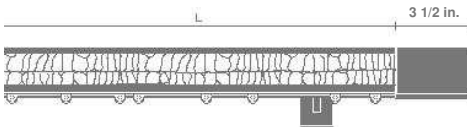

STOCK NUMBER: 513S02C

Support Projection: 3 1/2 in.

FINISH	48 IN.	5 IN.	63 IN.	71 IN.	79 IN.	87 IN.	98 IN.	118 IN.	134 IN.
67 + hide									
81 + hide									
QUANTITY OF SLIDING RINGS	16	20	22	24	28	30	36	42	46
QUANTITY OF SUPPORTS INCLUDED	2	2	2	2	2	2	3	3