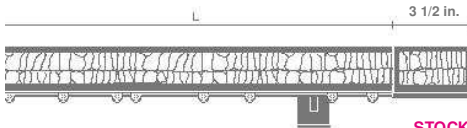

Complete sets **JANE**
Finials, Pole, Rings, Supports

67 = POLISHED ALUMINUM | **81 = MATTE NATURAL ALUMINUM**

STOCK NUMBER: 513S02A

Support Projection: 3 1/2 in.

FINISH	48 IN.	5 IN.	63 IN.	71 IN.	79 IN.	87 IN.	98 IN.	118 IN.	134 IN.
67 + hide									
81 + hide									
QUANTITY OF SLIDING RINGS	16	20	22	24	28	30	36	42	46
QUANTITY OF SUPPORTS INCLUDED	2	2	2	2	2	2	3	3	

STOCK NUMBER: 513S02B

Support Projection: 3 1/2 in.

FINISH	48 IN.	5 IN.	63 IN.	71 IN.	79 IN.	87 IN.	98 IN.	118 IN.	134 IN.
67 + hide									
81 + hide									
QUANTITY OF SLIDING RINGS	16	20	22	24	28	30	36	42	46
QUANTITY OF SUPPORTS INCLUDED	2	2	2	2	2	2	3	3