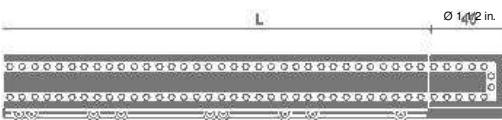

Complete ceiling sets **TIFFANY**

Finials, Pole, Rings, Supports

STOCK NUMBER: 313T02

Support Projection: 0 in.

FINISH	48 IN.	5 IN.	63 IN.	71 IN.	79 IN.	87 IN.	98 IN.	118 IN.	134 IN.
67									
81									
BNL - BXL - NRL									
QUANTITY OF SLIDING RINGS	16	20	22	24	28	30	36	42	46
QUANTITY OF SUPPORTS INCLUDED	2	2	2	2	2	3	3	3	4