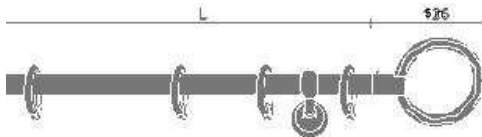

Complete sets **DENISE**
Finials, Pole, Rings, Supports

SAMPLE BOOK LOCATOR CODE: 20 STOCK NUMBER: 209F18 Ø 20 Pole Dia. 3/4 in. Support Projection: 3 3/16 to 6 1/4 in.

FINISH	48 IN.	5 IN.	63 IN.	71 IN.	79 IN.		98 IN.	118 IN.	134 IN.
18-302-304-307-308									
169-303-305-306-309									
QUANTITY OF RINGS INCLUDED	12	14	16	18	20		26	30	34
QUANTITY OF SUPPORTS INCLUDED	2	2	2	2	2		3	3