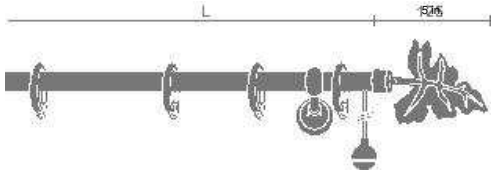

Traverse complete sets **GIANNA**
Finials, Pole, Rings, Supports

SAMPLE BOOK LOCATOR CODE: 20

STOCK NUMBER: 209D12

Ø 20 Pole Dia. 3/4 in.

Support Projection: 3 3/16 to 6 1/4 in.

FINISH			63 IN.	71 IN.	79 IN.		98 IN.	118 IN.	134 IN.
18-302-304-307-308									
169-303-305-306-309									
QUANTITY OF RINGS INCLUDED			16	18	20		26	30	34
QUANTITY OF SUPPORTS INCLUDED			2	2	2		3	3	

IRON

Components **GIANNA**

STOCKNUMBER	Finials GIANNA			209012
FINISH				Ø 3/4 in.
18-302-304-307-308				
169-303-305-306-309				

STOCKNUMBER	Support - Double type		Closed Support	
FINISH	206387		206378	
	Ø 3/4-3/4 in.		Ø 3/4 in.	
18-302-304-307-308				
169-303-305-306-309				

STOCKNUMBER	Support ZERO		Support - Open type	
FINISH	209999		206379	
	Ø 3/4 in.		Ø 3/4 in.	
18-302-304-307-308				
169-303-305-306-309				

STOCKNUMBER	Ring with long eyelet		Rings with leaf		Ring - scratch proof - eyelet	
FINISH	529075		529074L		529013	
	Ø 3/4 in.		Ø 3/4 in.		Ø 3/4 in.	
18-302-304-307-308						
169-303-305-306-309						

STOCKNUMBER	Supports - Monobloc			Pole
FINISH	206298			209100
	Ø 3/4 in.			Ø 3/4 in.
18-302-304-307-308				
169-303-305-306-309				

Poles - Priced by the 39 inch unit. Custom cuts to the specified measurement is available. Custom cuts are priced by the standard lengths the cut length is taken from. See set lengths.

STOCKNUMBER	End cap		Supports - Recessed	
FINISH	206045		205001	
	Ø 3/4 in.		Ø 3/4 in.	
18-302-304-307-308				
169-303-305-306-309