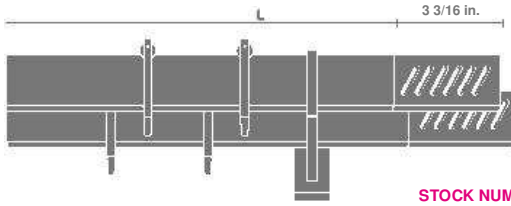

67 = POLISHED ALUMINUM	81 = MATTE NATURAL ALUMINUM
	181 = SATIN MAT ALUMINIUM - BRIGHT ALUMINIUM