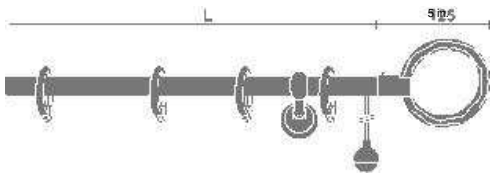

Traverse complete sets **DENISE**
Finials, Pole, Rings, Supports

SAMPLE BOOK LOCATOR CODE: 20 STOCK NUMBER: 209D18 Ø 20 Pole Dia. 3/4 in. Support Projection: 3 3/16 to 6 1/4 in.

FINISH		63 IN.	71 IN.	79 IN.		98 IN.	118 IN.	134 IN.
18-302-304-307-308								
169-303-305-306-309								
QUANTITY OF RINGS INCLUDED		16	18	20		26	30	34
QUANTITY OF SUPPORTS INCLUDED		2	2	2		3	3