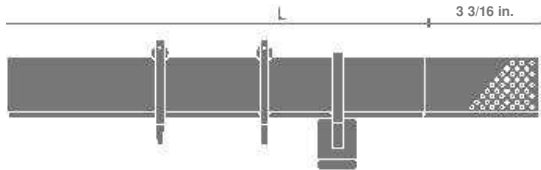

Complete sets **PRISCILLA**
 Finials, Pole, Rings, Supports *Line*

STOCK NUMBER: 413A04

Support Projection: 3 1/2 in.

FINISH	48 IN.	5 IN.	63 IN.	71 IN.	79 IN.	87 IN.	98 IN.	118 IN.	134 IN.
67									
81									
181									
QUANTITY OF RINGS INCLUDED	12	14	16	18	20	22	26	30	34
QUANTITY OF SUPPORTS INCLUDED	2	2	2	2	2	2	3	3	