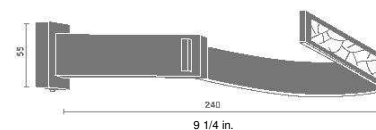

- BB = White buff
- BC = Brown buff
- BM = Dark brown buff
- BN = Black buff
- BR = Red buff
- SB = White ostrich
- SC = Cream ostrich
- SM = Dark brown ostrich
- SN = Black ostrich
- SR = Red ostrich
- CB = White crocodile
- CC = Cream crocodile
- CM = Dark brown crocodile
- CN = Black crocodile
- CR = Red crocodile