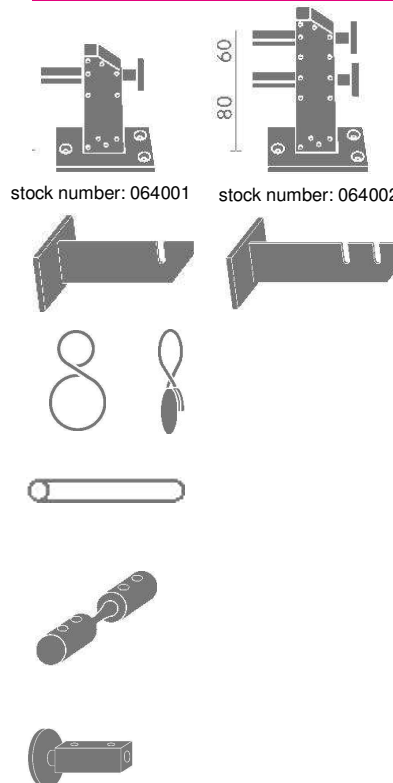

Complete double sets JOY
Finials, Pole, Rings, Supports

SAMPLE BOOK LOCATOR CODE: 06 & 06   **STOCK NUMBER: 064 C01** $\varnothing$ 06/06 Pole Dia. 3/8 & 3/8 in.   With clips   stock number: 524014
Support Projection: 3 3/16 in.

FINISH	48 IN.	5 IN.	63 IN.	71 IN.	79 IN.	87 IN.	98 IN.	118 IN.
97								
98								
QUANTITY OF CLIPS INCLUDED	12/12	14/14	16/16	18/18	20/20	22/22	26/26	30/30
QUANTITY OF SUPPORTS INCLUDED	2	2	2	2	2	3	3	

SAMPLE BOOK LOCATOR CODE: 06 & 06   **STOCK NUMBER: 064 C02** $\varnothing$ 06/06 Pole Dia. 3/8 & 3/8 in.   With rings   stock number: 524007
Support Projection: 3 3/16 in.

FINISH	48 IN.	5 IN.	63 IN.	71 IN.	79 IN.	87 IN.	98 IN.	118 IN.
97								
98								
QUANTITY OF RINGS INCLUDED	12/12	14/14	16/16	18/18	20/20	22/22	26/26	30/30
QUANTITY OF SUPPORTS INCLUDED	2	2	2	2	2	3	3	

Components JOY

Finials JOY

STOCKNUMBER	Single	Double
	064001	064002
FINISH	$\varnothing$ 3/8 in.	$\varnothing$ 3/8 in.
97-98		

Support - Center type

STOCKNUMBER	Single	Double
	064003	064004
FINISH	$\varnothing$ 3/8 in.	$\varnothing$ 3/8 in.
97-98		

Ring Clip

STOCKNUMBER	524007	524014
FINISH	$\varnothing$ 3/8 in.	$\varnothing$ 3/8 in.
97-98		

Steel pole 118 in.

STOCKNUMBER	064100
FINISH	$\varnothing$ 3/8 in.
97	
98	

Joiner for stainless steel pole

STOCKNUMBER	064015
FINISH	$\varnothing$ 3/8 in.
97	
98	

Supports - Recessed

STOCKNUMBER	065001J
FINISH	$\varnothing$ 3/8 in.
03	
09	

WIRES