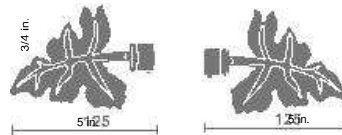

Components **GIANNA**

STOCKNUMBER	Finials GIANNA			209012
FINISH				Ø 3/4 in.
18-302-304-307-308				
169-303-305-306-309