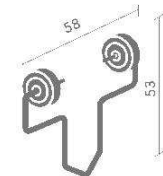

Sliding rings

FIN.	DIAMETER		2 1/4x2 1/8in.
97	SATIN STAINLESS STEEL		
98	BRIGHT STAINLESS STEEL	$/each	
	STOCK NUMBER	$/each	524053
	PACKING