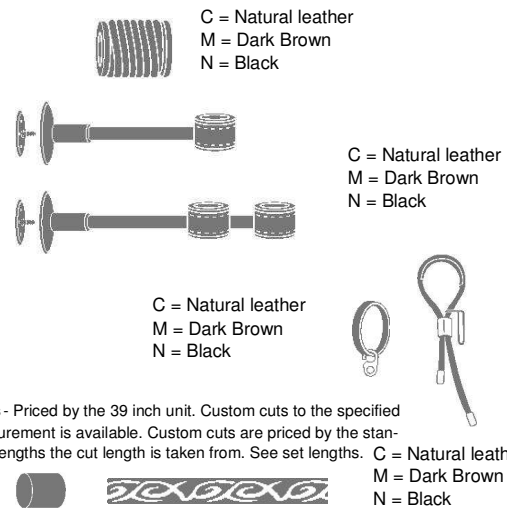

Components **WILMA**

Finials WILMA

STOCKNUMBER				303064
FINISH				Ø1 1/4 in.
89				

Support - Double type 6 1/4 in. Closed Support 6 1/4 in. 9 1/4 in.

STOCKNUMBER		303617	303618	303628
FINISH		Ø1 1/4-1 1/4 in.	Ø1 1/4 in.	Ø1 1/4 in.
89				

Aluminum ring 523084 Leather ring 524042

STOCKNUMBER				
FINISH				
89				

End cap 306045 Pole 309100

STOCKNUMBER				
FINISH		Ø1 1/4 in.		Ø1 1/4 in.
89				
89 / C - M - N				

Supports - Recessed 309001 Tieback 513039

STOCKNUMBER				
FINISH		Ø1 1/4 in.		
89				
C - M - N