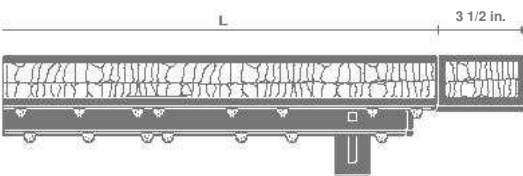

Complete double sets **JANE**
Finials, Pole, Rings, Supports

STOCK NUMBER: 513U02A

Support Projection: 3 3/16 in.

FINISH	48 IN.	5 IN.	63 IN.	71 IN.	79 IN.	87 IN.	98 IN.	118 IN.	134 IN.
67 + hide									
81 + hide									
QUANTITY OF SLIDING RINGS	16/16	20/20	22/22	24/24	28/28	30/30	36/36	42/42	46/46
QUANTITY OF SUPPORTS INCLUDED	2	2	2	2	2	2	3	3	