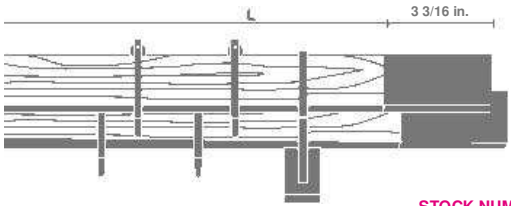

Complete double sets **PRISCILLA**
Finials, Pole, Rings, Supports *Line*

STOCK NUMBER: 413B05

Support Projection: 3 1/2 in.

FINISH	48 IN.	5 IN.	63 IN.	71 IN.	79 IN.	87 IN.	98 IN.	118 IN.	134 IN.
67									
81									
QUANTITY OF RINGS INCLUDED	12/12	14/14	16/16	18/18	20/20	22/22	26/26	30/30	34/34
QUANTITY OF SUPPORTS INCLUDED	2	2	2	2	2	2	3	3