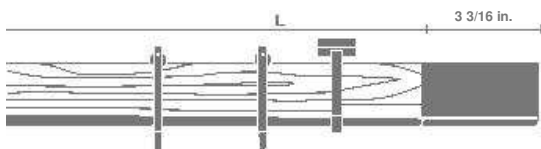

Complete ceiling sets **PRISCILLA**
Finials, Pole, Rings, Supports *Line*

STOCK NUMBER: 413T05

Support Projection: 3/4 in.

FINISH	48 IN.	5 IN.	63 IN.	71 IN.	79 IN.	87 IN.	98 IN.	118 IN.	134 IN.
67									
81									
QUANTITY OF RINGS INCLUDED	12	14	16	18	20	22	26	30	34
QUANTITY OF SUPPORTS INCLUDED	2	2	2	2	2	2	3	3