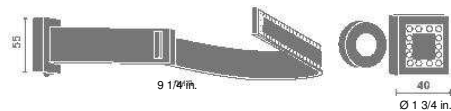

Tieback Holdback IMAN (magnet)

STOCKNUMBER	513064	513065	
FINISH			
67			
81			
BNL - BXL - NRL			

Complete sets **JANE**
Finials, Pole, Rings, Supports

67 = POLISHED ALUMINUM | **81 = MATTE NATURAL ALUMINUM**