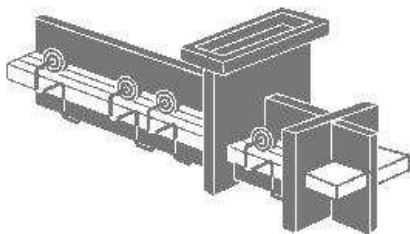

Complete double sets **ARETHA**
Finials, Pole, Rings, Supports

STOCK NUMBER: 643U02

Support Projection: 3 3/16 in.

FINISH		63 IN.	71 IN.	79 IN.	87 IN.	98 IN.	118 IN.	134 IN.
81 + colour								
67 + colour								
81 / 81 + wood								
67 / 67 + wood								
QUANTITY OF SLIDING RINGS		16/16	18/18	20/20	22/22	26/26	30/30	34/34
QUANTITY OF SUPPORTS INCLUDED		2	2		3		3