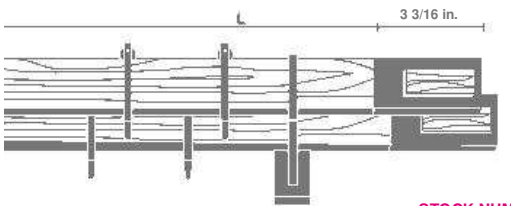

Complete double sets **PRISCILLA**
 Finials, Pole, Rings, Supports *Line*

STOCK NUMBER: 413B12

Support Projection: 3 1/2 in.

FINISH	48 IN.	5 IN.	63 IN.	71 IN.	79 IN.	87 IN.	98 IN.	118 IN.	134 IN.
67 + wood									
81 + wood									
QUANTITY OF RINGS INCLUDED	12/12	14/14	16/16	18/18	20/20	22/22	26/26	30/30	34/34
QUANTITY OF SUPPORTS INCLUDED	2	2	2	2	2	2	3	3	