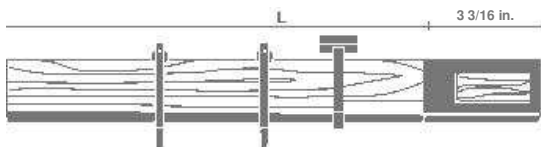

Complete ceiling sets **PRISCILLA**
Finials, Pole, Rings, Supports *Line*

STOCK NUMBER: 413T12

Support Projection: 3/4 in.

FINISH	48 IN.	5 IN.	63 IN.	71 IN.	79 IN.	87 IN.	98 IN.	118 IN.	134 IN.
67 + wood									
81 + wood									
QUANTITY OF RINGS INCLUDED	12	14	16	18	20	22	26	30	34
QUANTITY OF SUPPORTS INCLUDED	2	2	2	2	2	2	3	3