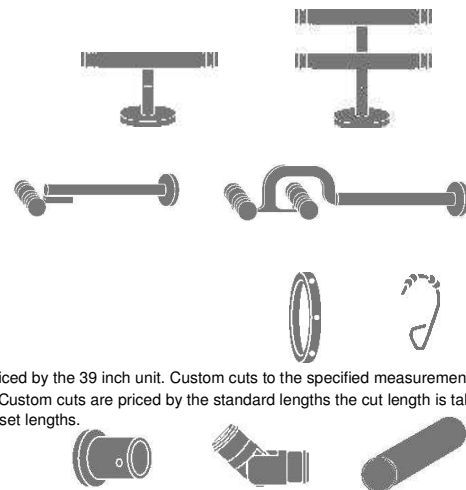

Complete double sets **ZINEB**

Finials, Pole, Rings, Supports

With rings stock number: 524018

SAMPLE BOOK LOCATOR CODE: 20 & 20 STOCK NUMBER: 204 B83 Ø 20/20 Pole Dia. 3/4 & 3/4 in. Support Projection: 3 3/16 in.

FINISH	48 IN.	5 IN.	63 IN.	71 IN.	79 IN.	87 IN.	98 IN.	118 IN.	134 IN.
97									
97BL - 97OR									
QUANTITY OF RINGS INCLUDED	12/12	14/14	16/16	18/18	20/20	22/22	26/26	30/30	34/34
QUANTITY OF SUPPORTS INCLUDED	2	2		2		3		3	

With ball bearing hook stock number: 524009

SAMPLE BOOK LOCATOR CODE: 20 & 20 STOCK NUMBER: 204 S83 Ø 20/20 Pole Dia. 3/4 & 3/4 in. Support Projection: 3 3/16 in.

FINISH	48 IN.	5 IN.	63 IN.	71 IN.	79 IN.	87 IN.	98 IN.	118 IN.	134 IN.
97									
97BL - 97OR									
QTY OF BALL BAERING HOOK INCLUDED	12/12	14/14	16/16	18/18	20/20	22/22	26/26	30/30	34/34
QUANTITY OF SUPPORTS INCLUDED	2	2		2		3		3	

Components **ZINEB**

Finials ZINEB

STOCKNUMBER	204083
FINISH	Ø 3/4 in.
97	
97BL - 97OR	

Support - Open type Support - Double type

STOCKNUMBER	204209	204229	204509
FINISH	3 3/16 in.	5 1/8 in.	3 3/16 in.
97			

Center Support Double center Support

STOCKNUMBER	204709	204729	204909
FINISH	3 3/16 in.	5 1/8 in.	3 3/16 in.
97			

Dotted ring Ball bearing hook

STOCKNUMBER	524018	524009
FINISH	Ø 3/4 in.	Ø 3/4 in.
97		
97BL - 97OR		

Supports - Recessed Angle joint Pole

STOCKNUMBER	204001	204005	204100
FINISH	Ø 3/4 in.	Ø 3/4 in.	Ø 3/4 in.
97			

Poles - Priced by the 39 inch unit. Custom cuts to the specified measurement is available. Custom cuts are priced by the standard lengths the cut length is taken from. See set lengths.

N.B.: Center brackets codes 204709 and 204909 are used for Art. 204 H83 and 204 S83.