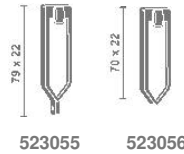

Rings

Clip rings for BRENDA		Closed "clip" 45 rings		Open "clip" 45 rings		Closed "clip" 65 rings	
FIN.							
97	SATIN STAINLESS STEEL						
98	BRIGHT STAINLESS STEEL	$/each					
	STOCK NUMBER	$/each	534029	534129	534031	534131	
	PACKING						

Clip rings for PRISCILLA			
FIN.			
67	POLISHED ALUMINUM		
81	SATIN MAT LACQUERED ALUMINUM	$/each	
	STOCK NUMBER	$/each	523055 523056
	PACKING		

A = Cherry
W = Wengé wood
T = Teak

A = Cherry
W = Wengé wood
T = Teak

M = Dark Brown
N = Black
C = Leather

M = Dark Brown
N = Black
C = Leather

		IRIS ring		Leather ring		Leather ring	
FIN.							
67	POLISHED ALUMINUM						
81	SATIN MAT LACQUERED ALUMINUM	$/each					
18	BASIC BLACK	$/each					
89	ALUMINUM	$/each					
	STOCK NUMBER		525008	525008	524041	524042	
	PACKING		A-W-T	A-W-T	M-N-C	M-N-C	

		Ring with long eyelet		Rings with leaf	
FIN.					
89	ALUMINUM				
18	BASIC BLACK	$/each			
169	FLORENTINE GOLD WROUGHT IRON	$/each			
302	POINTED IVORY WROUGHT IRON	$/each			
303	POINTED ANTIK GOLD WROUGHT IRON	$/each			
304	MAT PEARL WHITE WROUGHT IRON	$/each			
305	ISTANBUL GOLD WROUGHT IRON	$/each			
306	ANTHRACITE GOLD WROUGHT IRON	$/each			
307	BRIGHT SILVER WROUGHT IRON	$/each			
308	POINTED SILVER WROUGHT IRON	$/each			
309	ANTHRACITE SILVER WROUGHT IRON	$/each			
	STOCK NUMBER	$/each	529075	529074L	
	PACKING				

		Ring with character			Packet of 4 characters for rings		
FIN.							
89	ALUMINUM						
	WOOD	$/each					
	STOCK NUMBER	$/each	529074P	529074C	529074F	5274P	5274C
	PACKING