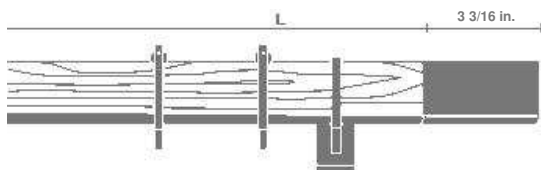

Complete sets **PRISCILLA**
Finials, Pole, Rings, Supports *Line*

STOCK NUMBER: 413A05

Support Projection: 3 1/2 in.

FINISH	48 IN.	5 IN.	63 IN.	71 IN.	79 IN.	87 IN.	98 IN.	118 IN.	134 IN.
67									
81									
QUANTITY OF RINGS INCLUDED	12	14	16	18	20	22	26	30	34
QUANTITY OF SUPPORTS INCLUDED	2	2	2	2	2	2	3	3