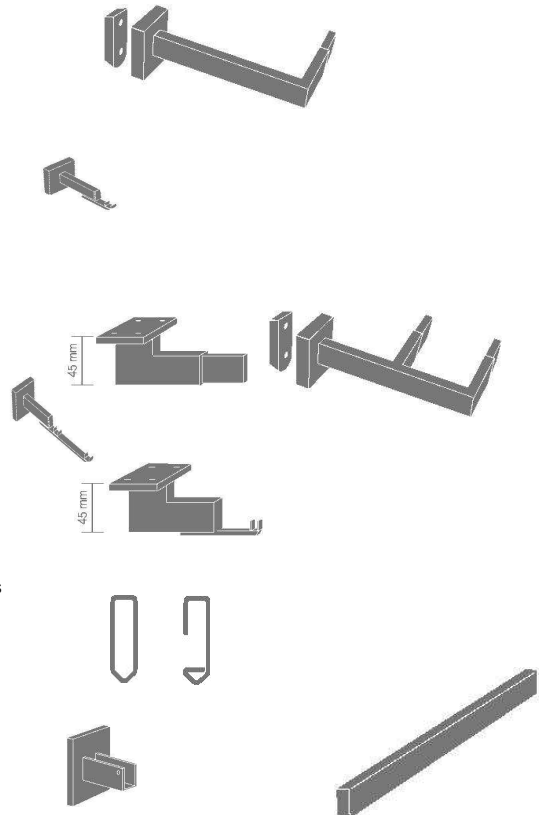

Components **BRENDA20**

Support - Open type
3 1/2 in. 5 1/2 in. 8 1/4 in.

STOCKNUMBER	214708	214718	214728
FINISH			
97			
98			

Support - Center type
3 1/2 in. 5 1/2 in. 8 1/4 in.

STOCKNUMBER	214709	214719	214729
FINISH			
97			
98			

Support - Ceiling Type   Support - Double type
5 1/2 in. 8 1/4 in.

STOCKNUMBER	214798	214717	214727
FINISH			
97			
98			

Center ceiling Support   Double Center Support
5 1/2 in. 8 1/4 in.

STOCKNUMBER	214799	214716	214726
FINISH			
97			
98			

Closed "clip" 45 rings   Open "clip" 45 rings

STOCKNUMBER	534029	534129
FINISH		
97		
98		

Right recess Support   Left recess Support   Squared pole

STOCKNUMBER	214001DX	214001SX	214100
FINISH			3/4x1/4in.
97			
98