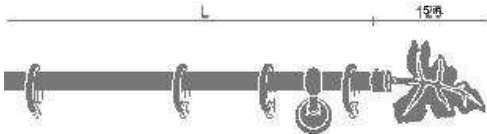

Complete sets **GIANNA**
Finials, Pole, Rings, Supports

18 = BASIC BLACK	169 = FLORENTINE GOLD
302 = POINTED IVORY WROUGHT IRON	306 = ANTHRACITE GOLD WROUGHT IRON
303 = POINTED ANTIC GOLD WROUGHT IRON	307 = BRIGHT SILVER WROUGHT IRON
304 = MAT PEARL WHITE WROUGHT IRON	308 = POINTED SILVER WROUGHT IRON
305 = ISTANBUL GOLD WROUGHT IRON	309 = ANTHRACITE SILVER WROUGHT IRON

SAMPLE BOOK LOCATOR CODE: 20 STOCK NUMBER: 209A12 Ø 20 Pole Dia. 3/4 in. Support Projection: 3 3/16 to 6 1/4 in.

FINISH	48 IN.	5 IN.	63 IN.	71 IN.	79 IN.	98 IN.	118 IN.	134 IN.
18-302-304-307-308								
169-303-305-306-309								
QUANTITY OF RINGS INCLUDED	12	14	16	18	20	26	30	34
QUANTITY OF SUPPORTS INCLUDED	2	2	2	2	2	3	3