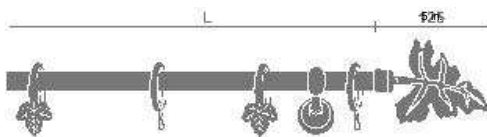

SAMPLE BOOK LOCATOR CODE: 20 STOCK NUMBER: 209F12 Ø 20 Pole Dia. 3/4 in. Support Projection: 3 3/16 to 6 1/4 in.

FINISH	48 IN.	5 IN.	63 IN.	71 IN.	79 IN.	98 IN.	118 IN.	134 IN.
18-302-304-307-308								
169-303-305-306-309								
QUANTITY OF RINGS INCLUDED	6/6*	7/7*	8/8*	9/9*	10/10*	13/13*	15/15*	17/17*
QUANTITY OF SUPPORTS INCLUDED	2	2	2	2	2	3	3	

* The rings with and without leaf are alternate