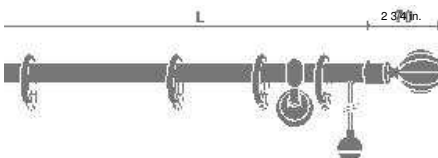

Traverse complete sets **FLORA**
Finials, Pole, Rings, Supports

SAMPLE BOOK LOCATOR CODE: 20 STOCK NUMBER: 209D25 Ø 20 Pole Dia. 3/4 in. Support Projection: 3 3/16 to 6 1/4 in.

FINISH		63 IN.	71 IN.	79 IN.		98 IN.	118 IN.	134 IN.
18-302-304-307-308								
169-303-305-306-309								
QUANTITY OF RINGS INCLUDED		16	18	20		26	30	34
QUANTITY OF SUPPORTS INCLUDED		2	2	2		3	3