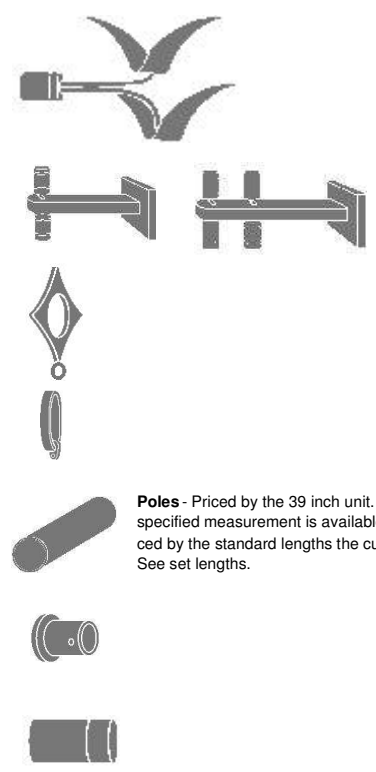

Components **ANGELICA**

Finials ANGELICA

STOCKNUMBER	204014
FINISH	Ø 3/4 in.
94	

Supports - Open type

STOCKNUMBER	204409	204419	204417	204427
FINISH	Ø 3/4 in.	Ø 3/4 in.	Ø 3/4-3/4 in.	Ø 3/4-3/4 in.
03				

Ring with inlay and metal eyelet

STOCKNUMBER	526091
FINISH	Ø 3/4 in.
03	

Ring - scratch proof - eyelet

STOCKNUMBER	526074
FINISH	Ø 3/4 in.
03	

Pole

STOCKNUMBER	204100
FINISH	Ø 3/4 in.
97	

Supports - Recessed

STOCKNUMBER	204001
FINISH	Ø 3/4 in.
97	

Finials IPAZIA

STOCKNUMBER	204021
FINISH	Ø 3/4 in.
94