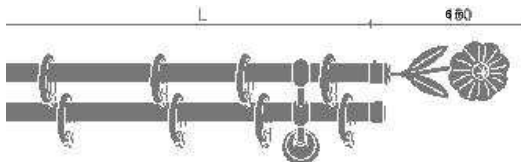

Complete double sets **AMELIA**
Finials, Pole, Rings, Supports

SAMPLE BOOK LOCATOR CODE: 20 & 20 STOCK NUMBER: 209B17 Ø 20/20 Pole Dia. 3/4 & 3/4 in. Support Projection: 6 1/4 in.

FINISH	48 IN.	5 IN.	63 IN.	71 IN.	79 IN.		98 IN.	118 IN.	134 IN.
18-302-304-307-308									
169-303-305-306-309									
QUANTITY OF RINGS INCLUDED	12/12	14/14	16/16	18/18	20/20		26/26	30/30	34/34
QUANTITY OF SUPPORTS INCLUDED	2	2	2	2	2		3	3	