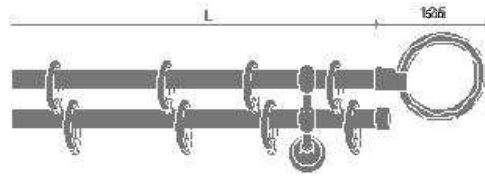

Complete double sets **DENISE**
Finials, Pole, Rings, Supports

SAMPLE BOOK LOCATOR CODE: 20 & 20 STOCK NUMBER: 209B18 Ø 20/20 Pole Dia. 3/4 & 3/4 in. Support Projection: 6 1/4 in.

FINISH	48 IN.	5 IN.	63 IN.	71 IN.	79 IN.		98 IN.	118 IN.	134 IN.
18-302-304-307-308									
169-303-305-306-309									
QUANTITY OF RINGS INCLUDED	12/12	14/14	16/16	18/18	20/20		26/26	30/30	34/34
QUANTITY OF SUPPORTS INCLUDED	2	2	2	2	2		3	3