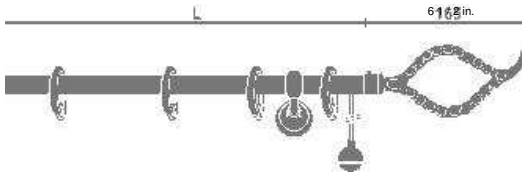

18 = BASIC BLACK	302 = POINTED IVORY WROUGHT IRON	306 = ANTHRACITE GOLD WROUGHT IRON
169 = FLORENTINE GOLD	303 = POINTED ANTIC GOLD WROUGHT IRON	307 = BRIGHT SILVER WROUGHT IRON
	304 = MAT PEARL WHITE WROUGHT IRON	308 = POINTED SILVER WROUGHT IRON
	305 = ISTANBUL GOLD WROUGHT IRON	309 = ANTHRACITE SILVER WROUGHT IRON