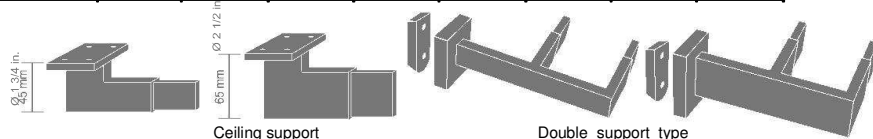

FIN.	QTY	LENGTH	in.	Ceiling support		Double support type					
				Brenda 20	Brenda 40	Brenda 20	Brenda 20	Brenda 40	Brenda 40		
97	2	SATIN STAINLESS STEEL									
98	2	BRIGHT STAINLESS STEEL	$/each								
		STOCK NUMBER		214798	414798	214717	214727	414717	414727