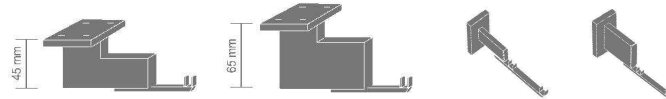

FIN.	QTY	LENGTH	in.	Center ceiling support		Center Double support				
				Brenda 20	Brenda 40	Brenda 20	Brenda 20	Brenda 40	Brenda 40	
97	2	SATIN STAINLESS STEEL								
98	2	BRIGHT STAINLESS STEEL	$/each							
		STOCK NUMBER		214799	414799	214716	214726	414716	414726