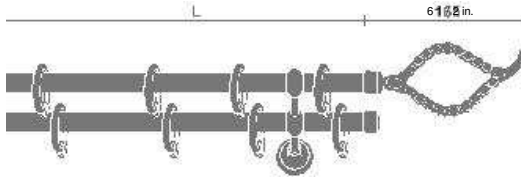

18 = BASIC BLACK	302 = POINTED IVORY WROUGHT IRON	306 = ANTHRACITE GOLD WROUGHT IRON
169 = FLORENTINE GOLD	303 = POINTED ANTIC GOLD WROUGHT IRON	307 = BRIGHT SILVER WROUGHT IRON
	304 = MAT PEARL WHITE WROUGHT IRON	308 = POINTED SILVER WROUGHT IRON
	305 = ISTANBUL GOLD WROUGHT IRON	309 = ANTHRACITE SILVER WROUGHT IRON