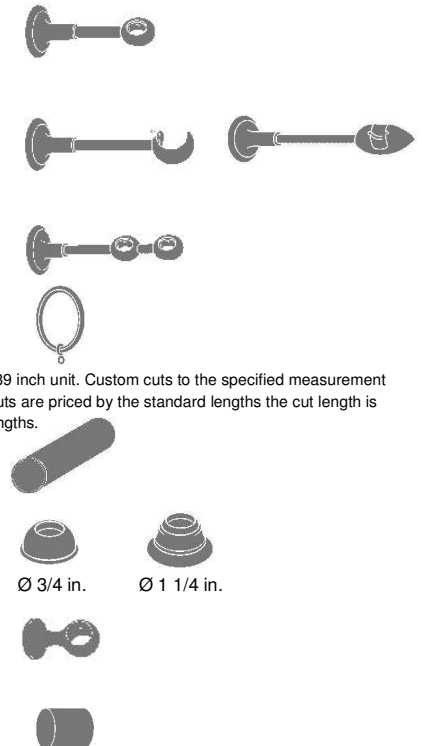

Traverse complete sets **PATRIZIA**
Finials, Pole, Rings, Supports
ALUMINUM TUBE

SAMPLE BOOK LOCATOR CODE: 30 STOCK NUMBER: 307 D94 Ø 30 Pole Dia. 1 1/4 in. Support Projection: 3 3/16 to 6 1/4 in.

FINISH	48 IN.	5 IN.	63 IN.	71 IN.	79 IN.	98 IN.	118 IN.	134 IN.
28A - 28B								
QUANTITY OF RINGS INCLUDED			16	18	20	26	30	34
QUANTITY OF SUPPORTS INCLUDED			2	2	2	3	3	

Components **PATRIZIA**

Finials PATRIZIA

STOCKNUMBER	207094	307094
FINISH	Ø 3/4 in.	Ø 1 1/4 in.
28A - 28B		

28A = COMBINATION MATTE BLACK-CHERRYWOOD
28B = COMBINATION MATTE BLACK-BEECHWOOD

Closed Support

STOCKNUMBER	206378	306378
FINISH	Ø 3/4 in.	Ø 1 1/4 in.
28		

Supports - Open type

STOCKNUMBER	306309	209319
FINISH	Ø 1 1/4 in.	Ø 3/4 in.
28		
28A -28B		

Supports - Double Type

STOCKNUMBER	206387
FINISH	Ø 3/4-3/4 in.
28	

Ring - scratch proof - eyelet

STOCKNUMBER	529013	529012
FINISH	Ø 3/4 in.	Ø 1 1/4 in.
28		

Pole

STOCKNUMBER	209100	309100
FINISH	Ø 3/4 in.	Ø 1 1/4 in.
28		

Poles - Priced by the 39 inch unit. Custom cuts to the specified measurement is available. Custom cuts are priced by the standard lengths the cut length is taken from. See set lengths.

Supports - Recessed

STOCKNUMBER	205001	305001
FINISH	Ø 3/4 in.	Ø 1 1/4 in.
28		

Supports - Monobloc

STOCKNUMBER	206298	306298
FINISH	Ø 3/4 in.	Ø 1 1/4 in.
28		

End cap

STOCKNUMBER	206045	306045
FINISH	Ø 3/4 in.	Ø 1 1/4 in.
28		

IRON