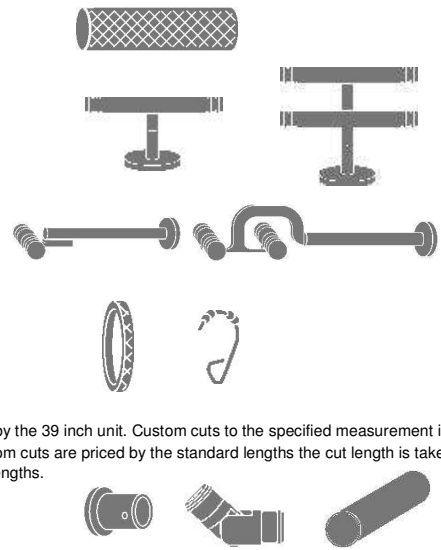

STOCKNUMBER	524017	524009
FINISH	Ø 3/4 in.	Ø 3/4 in.
97		
97OR		

STOCKNUMBER	204001	204005	204100
FINISH	Ø 3/4 in.	Ø 3/4 in.	Ø 3/4 in.
97			

Poles - Priced by the 39 inch unit. Custom cuts to the specified measurement is available. Custom cuts are priced by the standard lengths the cut length is taken from. See set lengths.