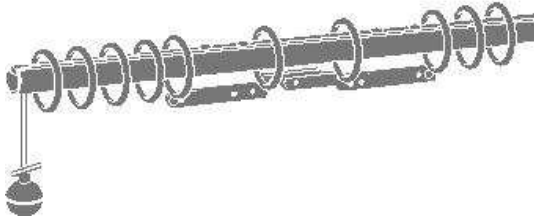

Corded iron Pole 3/4 in. with rings and cord-weight

STOCKNUMBER

207T00

FINISH	63 in.	71 in.	79 in.	98 in.	118 in.	134 in.
05						
07						
28						
29						
39						
44						
45						
46						
47						
48						
49						
61						
62						
63						
64						
66						
68						
69						
103						
105						