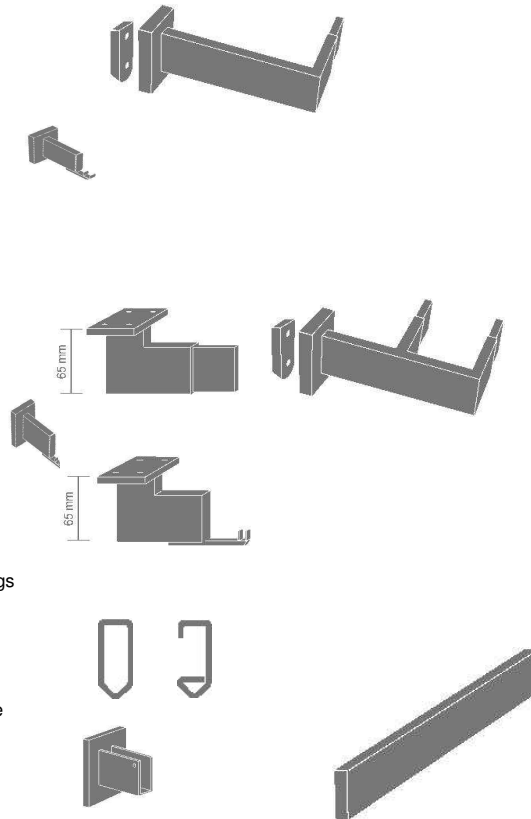

BRENDA40

Support - Open type
3 1/2 in. 5 1/2 in. 8 1/4 in.
STOCKNUMBER 414708 414718 414728

FINISH	48 IN.	5 IN.	63 IN.	71 IN.	79 IN.	87 IN.	98 IN.*	118 IN.*	134 IN.*
97									
98									9

Support - Center type
3 1/2 in. 5 1/2 in. 8 1/4 in.
STOCKNUMBER 414709 414719 414729

FINISH	48 IN.	5 IN.	63 IN.	71 IN.	79 IN.	87 IN.	98 IN.*	118 IN.*	134 IN.*
97									
98									

Support - Ceiling Type Support - Double type
5 1/2 in. 8 1/4 in.
STOCKNUMBER 414798 414717 414727

FINISH	48 IN.	5 IN.	63 IN.	71 IN.	79 IN.	87 IN.	98 IN.*	118 IN.*	134 IN.*
97									
98									

Center ceiling Support Double Center Support
5 1/2 in. 8 1/4 in.
STOCKNUMBER 414799 414716 414726

FINISH	48 IN.	5 IN.	63 IN.	71 IN.	79 IN.	87 IN.	98 IN.*	118 IN.*	134 IN.*
97									
98									

Closed "clip" 65 rings Closed "clip" 65 rings
STOCKNUMBER 534031 534131

FINISH	48 IN.	5 IN.	63 IN.	71 IN.	79 IN.	87 IN.	98 IN.*	118 IN.*	134 IN.*
97									
98									1

Right recess Support Left recess Support Squared pole
STOCKNUMBER 414001DX 414001SX 414100

FINISH	48 IN.	5 IN.	63 IN.	71 IN.	79 IN.	87 IN.	98 IN.*	118 IN.*	134 IN.*
97									1 1/2x1/4 in.
98