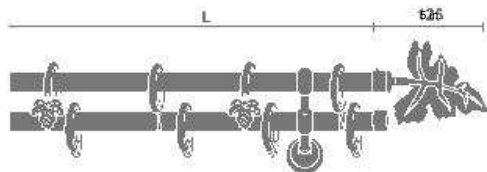

* The rings with and without leaf are alternate

Complete double sets **GIANNA**
Finials, Pole, Rings, Supports

SAMPLE BOOK LOCATOR CODE: 20 & 20 STOCK NUMBER: 209B12 Ø 20/20 Pole Dia. 3/4 & 3/4 in. Support Projection: 6 1/4 in.