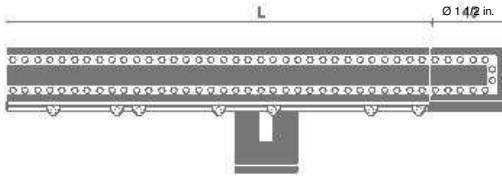

Complete sets **TIFFANY**

Finials, Pole, Rings, Supports

67 = POLISHED ALUMINUM	81 = MATTE NATURAL ALUMINUM
BNL = White lacquered	BXL = Bordeaux lacquered
	NRL = Black lacquered

STOCK NUMBER: 313S02

Support Projection: 3 1/2 in.

FINISH	48 IN.	5 IN.	63 IN.	71 IN.	79 IN.	87 IN.	98 IN.	118 IN.	134 IN.
67									
81									
BNL - BXL - NRL									
QUANTITY OF SLIDING RINGS	16	20	22	24	28	30	36	42	46
QUANTITY OF SUPPORTS INCLUDED	2	2	2	2	2	2	3	3	4