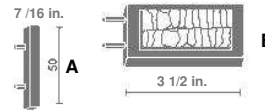

Finials JANE		
STOCKNUMBER		513041A	513041B	513041C
FINISH				
67				
81				
67 + hide				
81 + hide				

		Support - Double type		Supports - Open type	
		3 3/16 in.	3 1/2 in.	6 1/4 in.	9 in.
STOCKNUMBER		513217	513218	513228	513238
FINISH					
67					
81					

		Support - Ceiling type		Support - Ceiling Double type	
STOCKNUMBER		513518		513517	
FINISH					
67					
81					

		Sliding rings 2 in.		Sliding rings	
STOCKNUMBER		1014		1012	
FINISH					
67					
81					

		Pole		
STOCKNUMBER		513100		
FINISH				
67 + hide				
81 + hide				

		Pole		
STOCKNUMBER		153200		
FINISH				
67				
81				

		Right recess Support		Left recess Support	
		End cap			
STOCKNUMBER		513045	513101DX	513101SX	
FINISH					
67					
81					

		Holdback		
		3 1/2 in.	6 1/4 in.	8 1/4 in.
STOCKNUMBER		513052	513053	513054
FINISH				
67 + hide				
81 + hide				

		Tieback		
STOCKNUMBER		513058		
FINISH				
67 + hide				
81 + hide