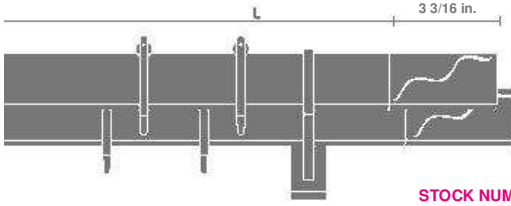

Complete double sets **PRISCILLA**
Finials, Pole, Rings, Supports *Line*

STOCK NUMBER: 413B03

Support Projection: 3 1/2 in.

FINISH	48 IN.	5 IN.	63 IN.	71 IN.	79 IN.	87 IN.	98 IN.	118 IN.	134 IN.
67									
81									
QUANTITY OF RINGS INCLUDED	12/12	14/14	16/16	18/18	20/20	22/22	26/26	30/30	34/34
QUANTITY OF SUPPORTS INCLUDED	2	2	2	2	2	2	3	3