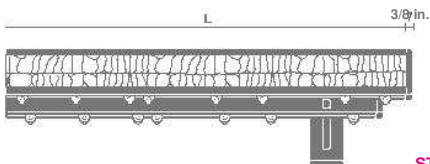

Complete sets **JANE**
Finials, Pole, Rings, Supports

67 = POLISHED ALUMINUM | **81 = MATTE NATURAL ALUMINUM**

STOCK NUMBER: 513S02A

Support Projection: 3 1/2 in.

FINISH	48 IN.	5 IN.	63 IN.	71 IN.	79 IN.	87 IN.	98 IN.	118 IN.	134 IN.
67 + hide									
81 + hide									
QUANTITY OF SLIDING RINGS	16	20	22	24	28	30	36	42	46
QUANTITY OF SUPPORTS INCLUDED	2	2	2	2	2	2	3	3	

STOCK NUMBER: 513S02B

Support Projection: 3 1/2 in.

FINISH	48 IN.	5 IN.	63 IN.	71 IN.	79 IN.	87 IN.	98 IN.	118 IN.	134 IN.
67 + hide									
81 + hide									
QUANTITY OF SLIDING RINGS	16	20	22	24	28	30	36	42	46
QUANTITY OF SUPPORTS INCLUDED	2	2	2	2	2	2	3	3	

STOCK NUMBER: 513S02C

Support Projection: 3 1/2 in.

FINISH	48 IN.	5 IN.	63 IN.	71 IN.	79 IN.	87 IN.	98 IN.	118 IN.	134 IN.
67 + hide									
81 + hide									
QUANTITY OF SLIDING RINGS	16	20	22	24	28	30	36	42	46
QUANTITY OF SUPPORTS INCLUDED	2	2	2	2	2	2	3	3	

Complete double sets **JANE**
Finials, Pole, Rings, Supports

STOCK NUMBER: 513U02A

Support Projection: 3 3/16 in.

FINISH	48 IN.	5 IN.	63 IN.	71 IN.	79 IN.	87 IN.	98 IN.	118 IN.	134 IN.
67 + hide									
81 + hide									
QUANTITY OF SLIDING RINGS	16/16	20/20	22/22	24/24	28/28	30/30	36/36	42/42	46/46
QUANTITY OF SUPPORTS INCLUDED	2	2	2	2	2	2	3	3	

STOCK NUMBER: 513U02B

Support Projection: 3 3/16 in.

FINISH	48 IN.	5 IN.	63 IN.	71 IN.	79 IN.	87 IN.	98 IN.	118 IN.	134 IN.
67 + hide									
81 + hide									
QUANTITY OF SLIDING RINGS	16/16	20/20	22/22	24/24	28/28	30/30	36/36	42/42	46/46
QUANTITY OF SUPPORTS INCLUDED	2	2	2	2	2	2	3	3	

STOCK NUMBER: 513U02C

Support Projection: 3 3/16 in.

FINISH	48 IN.	5 IN.	63 IN.	71 IN.	79 IN.	87 IN.	98 IN.	118 IN.	134 IN.
67 + hide									
81 + hide									
QUANTITY OF SLIDING RINGS	16/16	20/20	22/22	24/24	28/28	30/30	36/36	42/42	46/46
QUANTITY OF SUPPORTS INCLUDED	2	2	2	2	2	2	3	3	

Prices are subject to change without notice.