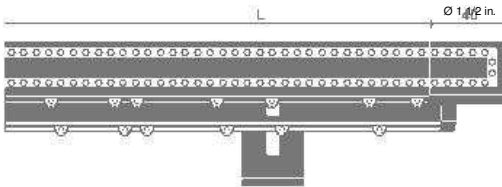

Complete double sets **TIFFANY**

Finials, Pole, Rings, Supports

STOCK NUMBER: 313U02

Support Projection: 3 3/16 in.

FINISH	48 IN.	5 IN.	63 IN.	71 IN.	79 IN.	87 IN.	98 IN.	118 IN.	134 IN.
67									
81									
BNL - BXL - NRL									
QUANTITY OF SLIDING RINGS	16/16	20/20	22/22	24/24	28/28	30/30	36/36	42/42	46/46
QUANTITY OF SUPPORTS INCLUDED	2	2	2	2	2	2	3	3	4