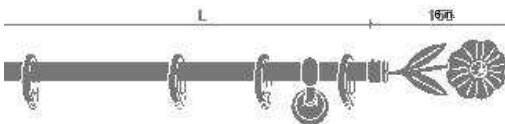

Complete sets **AMELIA**
Finials, Pole, Rings, Supports

SAMPLE BOOK LOCATOR CODE: 20 STOCK NUMBER: 209F17 Ø 20 Pole Dia. 3/4 in. Support Projection: 3 3/16 to 6 1/4 in.

FINISH	48 IN.	5 IN.	63 IN.	71 IN.	79 IN.		98 IN.	118 IN.	134 IN.
18-302-304-307-308									
169-303-305-306-309									
QUANTITY OF RINGS INCLUDED	12	14	16	18	20		26	30	34
QUANTITY OF SUPPORTS INCLUDED	2	2	2	2	2		3	3