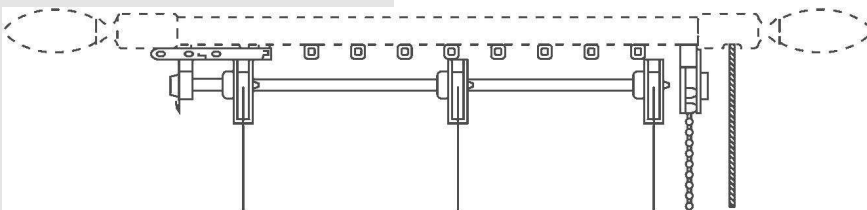

STOCK NUMBER: 253002SX / STOCK NUMBER: 253002DX

COMPLETE ASSEMBLED SYSTEM

FINISH	48 IN.	55 IN.	63 IN.	71 IN.	79 IN.	87 IN.	98 IN.	118 IN.	134 IN.
76 - 77 - 78 - 79 - 80 - 81									
05 - 07 - 28 - 29 - 44 - 45 - 47 - 68 - 69									
Sliding spool	5	5	6	7	7	8	9	11	12