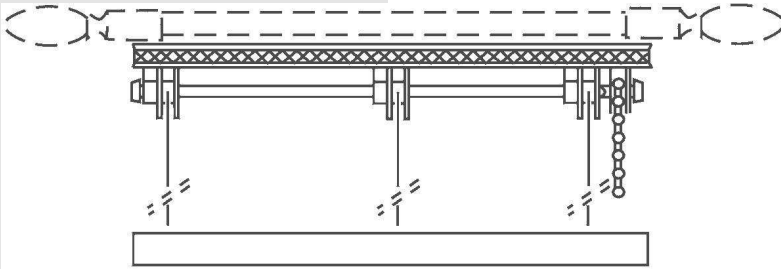

■ wooden holdback

■ sliding ring

■ support - open type

■ support - double type

DIVA ROMAN SHADES

Bi-directional

STOCK NUMBER: 253001-K

COMPLETE ASSEMBLED SYSTEM