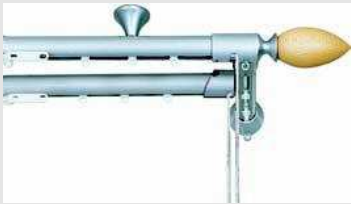

complete double curtain set with aluminum finials and ceiling brackets 1 in.

STOCK NUMBER: 253 W03

FINISH	48 IN.	55 IN.	63 IN.	71 IN.	79 IN.	87 IN.	98 IN.	118 IN.	134 IN.

76

77 - 78 - 79 - 80 - 81