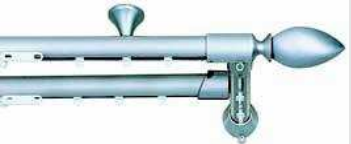

complete corded double curtain set with aluminum finials and ceiling brackets 1 in.

STOCK NUMBER: 253 M03

FINISH	48 IN.	55 IN.	63 IN.	71 IN.	79 IN.	87 IN.	98 IN.	118 IN.	134 IN.

76

77 - 78 - 79 - 80 - 81