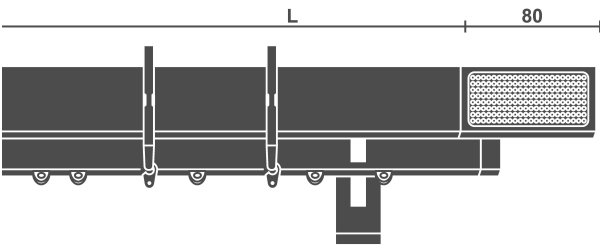

Complete sets
Finials, Pole, Rings, Supports

ELSA
Line

STOCK NUMBER: 416A03

Support Projection: 3 1/2 in.

FINISH	48 IN.	55 IN.	63 IN.	71 IN.	79 IN.	87 IN.	98 IN.*	118 IN.*	134 IN.*
26									
QUANTITY OF RINGS INCLUDED	12	14	16	18	20	22	26	30	34
QTY OF SUPPORTS INCLUDED	2	2	2	2	2	2	3	3	

*Open "clip" rings on 250 - 300 - 340 cm curtain sets