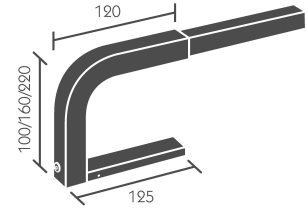

components **LUCILLA**

Support - Open type

STOCK NUMBER	223018SX	223018DX	223028SX	223028DX	223038SX	223038DX
FINISH	4 in.		6 1/4 in.		3/4 in.	
03						
BNL						
AVN						

Center Support

STOCK NUMBER	223118	223128	223138
FINISH	4 in.	6 1/4 in.	3/4 in.
03			
BNL			
AVN