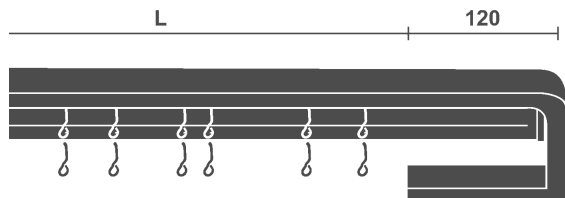

Complete sets **LUCILLA**
Finials, Pole, Rings, Supports **LLjux e**

STOCK NUMBER: 223L18									Support Projection: 4 in.
FINISH	48 IN.	55 IN.	63 IN.	71 IN.	79 IN.	87 IN.	98 IN.	118 IN.	134 IN.
03									
BNL									
AVN									
QUANTITY OF SLIDING RINGS	16	18	20	22	26	28	32	38	42
QTY OF SUPPORTS INCLUDED	2	2	2	2	3	3		3	

STOCK NUMBER: 223M18									Support Projection: 6 1/4 in.
FINISH	48 IN.	55 IN.	63 IN.	71 IN.	79 IN.	87 IN.	98 IN.	118 IN.	134 IN.
03									
BNL									
AVN									
QUANTITY OF SLIDING RINGS	16	18	20	22	26	28	32	38	42
QTY OF SUPPORTS INCLUDED	2	2	2	2	3	3		3