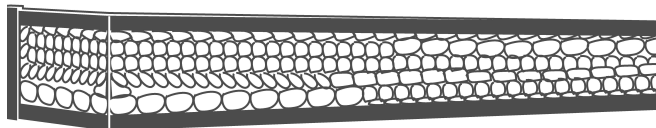

Complete sets **CECILIA**
Finials, Pole, Rings, Supports

67 = POLISHED ALUMINUM	81 = MATTE NATURAL ALUMINUM	89 = MATTE ALUMINUM

STOCK NUMBER: 853A05

Support Projection: 3 1/2 in.

FINISH			63 IN.	71 IN.	79 IN.	87 IN.	98 IN.	118 IN.	134 IN.
67									
81									
67 + pelle									
81 + pelle									
67 / BE-RE-WE									
81 / BE-RE-WE									
QUANTITY OF SLIDING RINGS			20	22	26	28	32	38	42
QTY OF SUPPORTS INCLUDED			2	2		3		3