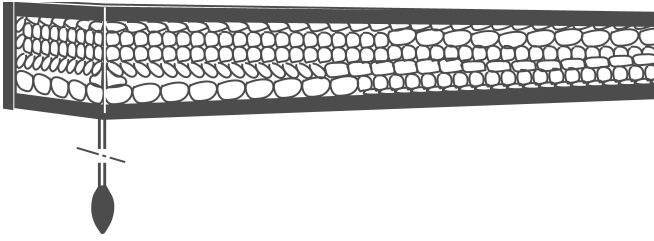

Complete sets **CECILIA**
Finials, Pole, Rings, Supports *LLjux e*

STOCK NUMBER: 853L05

Support Projection: 3 1/2 in.

FINISH			63 IN.	71 IN.	79 IN.	87 IN.	98 IN.	118 IN.	134 IN.
67									
81									
67 + hide									
81 + hide									
67 / BE-RE-WE									
81 / BE-RE-WE									
QUANTITY OF SLIDING RINGS			20	22	26	28	32	38	42
QTY OF SUPPORTS INCLUDED			2	2		3		3	

Complete double sets **CECILIA**
Finials, Pole, Rings, Supports

STOCK NUMBER: 853C05

Support Projection: 6 1/4 in.

FINISH			63 IN.	71 IN.	79 IN.	87 IN.	98 IN.	118 IN.	134 IN.
67									
81									
67 + hide									
81 + hide									
67 / BE-RE-WE									
81 / BE-RE-WE									
QUANTITY OF SLIDING RINGS			20/20	22/22	26/26	28/28	32/32	38/38	42/42
QTY OF SUPPORTS INCLUDED			2	2		3		3	