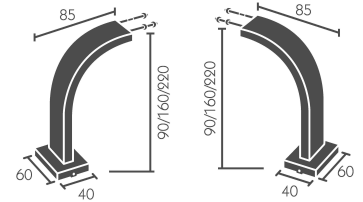

components

CARLA

		Support - Open type					
STOCK NUMBER		413308SX	413308DX	413318SX	413318DX	413328SX	413328DX
FINISH		3 1/2 in.		6 1/4 in.		3/4 in.	
25							
67