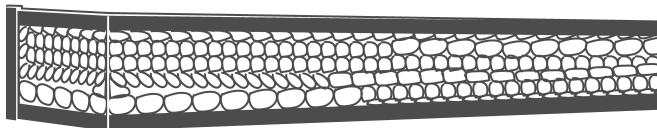

Complete sets **CECILIA**
Finials, Pole, Rings, Supports *LLjux e*

STOCK NUMBER: 853L05

Support Projection: 3 1/2 in.

FINISH			63 IN.	71 IN.	79 IN.	87 IN.	98 IN.	118 IN.	134 IN.
67									
81									
67 + hide									
81 + hide									
67 / BE-RE-WE									
81 / BE-RE-WE									
QUANTITY OF SLIDING RINGS			20	22	26	28	32	38	42
QTY OF SUPPORTS INCLUDED			2	2		3		3	