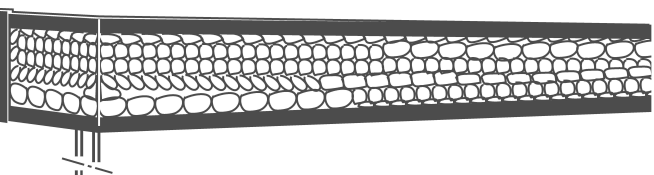

Traverse double complete sets **CECILIA**
Finials, Pole, Rings, Supports

STOCK NUMBER: 853E05

Support Projection: 6 1/4 in.

FINISH	63 IN.	71 IN.	79 IN.	87 IN.	98 IN.	118 IN.	134 IN.
67							
81							
67 + hide							
81 + hide							
67 / BE-RE-WE							
81 / BE-RE-WE							
QUANTITY OF SLIDING RINGS	20/20	22/22	26/26	28/28	32/32	38/38	42/42
QTY OF SUPPORTS INCLUDED	2	2		3		3