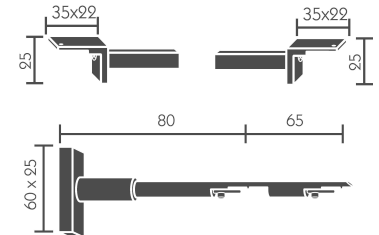

Hook for double system   Double Center Support

STOCK NUMBER	223015SX	223015DX	223139
FINISH			3.3/16 in.
03			
BNL			
AVN			

Sliding rings

STOCK NUMBER	524056
FINISH	
98	

Lux Support

STOCK NUMBER	223019SX	223019DX	223029SX	223029DX	223039SX	223039DX
FINISH	4 in.		6 1/4 in.		3/4 in.	
03						
BNL						
AVN