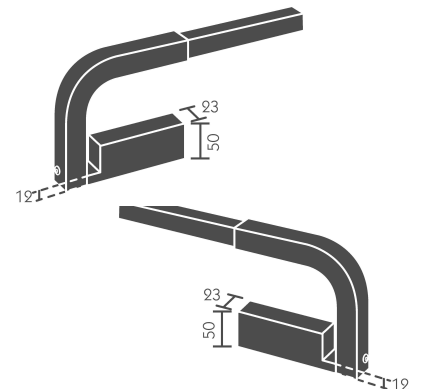

Profile for Lux system   Pole

STOCK NUMBER	223300	223100
FINISH		
03		
BNL		
AVN