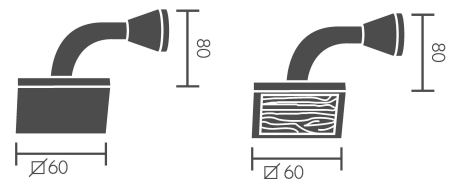

STOCK NUMBER	Holdback			
	513068			
FINISH				
67				
81				
67 + hide				
81 + hide				
67 / BE-RE-WE				
81 / BE-RE-WE