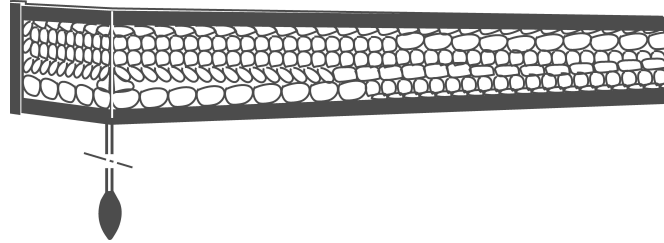

Complete sets **CECILIA**
Finials, Pole, Rings, Supports *LLjux e*

STOCK NUMBER: 853L05

Support Projection: 3 1/2 in.

FINISH			63 IN.	71 IN.	79 IN.	87 IN.	98 IN.	118 IN.	134 IN.
67									
81									
67 + hide									
81 + hide									
67 / BE-RE-WE									
81 / BE-RE-WE									
QUANTITY OF SLIDING RINGS			20	22	26	28	32	38	42
QTY OF SUPPORTS INCLUDED			2	2		3		3	

Complete double sets **CECILIA**
Finials, Pole, Rings, Supports

STOCK NUMBER: 853C05

Support Projection: 6 1/4 in.

FINISH			63 IN.	71 IN.	79 IN.	87 IN.	98 IN.	118 IN.	134 IN.
67									
81									
67 + hide									
81 + hide									
67 / BE-RE-WE									
81 / BE-RE-WE									
QUANTITY OF SLIDING RINGS			20/20	22/22	26/26	28/28	32/32	38/38	42/42
QTY OF SUPPORTS INCLUDED			2	2		3		3	

Traverse complete sets **CECILIA**
 Finials, Pole, Rings, Supports

STOCK NUMBER: 853D05

Support Projection: 3 1/2 in.

FINISH	63 IN.	71 IN.	79 IN.	87 IN.	98 IN.	118 IN.	134 IN.
67							
81							
67 + hide							
81 + hide							
67 / BE-RE-WE							
81 / BE-RE-WE							
QUANTITY OF SLIDING RINGS	20	22	26	28	32	38	42
QTY OF SUPPORTS INCLUDED	2	2		3		3	