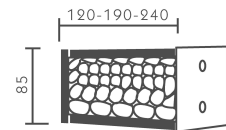

BE = Natural oak
RE = Zebrano
WE = Wengè

LC = Lizard   CB = White crocodile
SP = Snake   CN = Black crocodile
CR = Red crocodile

STOCK NUMBER	1 way angle			2 ways angle	
	853035	853045	853055	853065	853075
FINISH	7/16 in.	cm 19	cm 24	cm 19	cm 24
67					
81					
67 + hide					
81 + hide					
67 / BE-RE-WE					
81 / BE-RE-WE					

IB = White interlaced
IN = Black interlaced
IR = Red interlaced