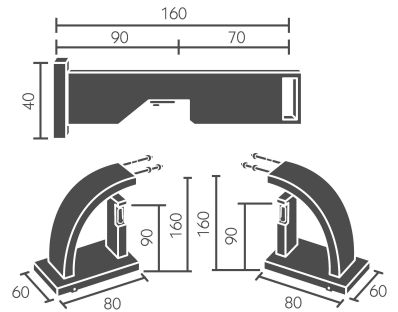

components

CARLA

		Support - Open type					
STOCK NUMBER		413308SX	413308DX	413318SX	413318DX	413328SX	413328DX
FINISH		3 1/2 in.		6 1/4 in.		3/4 in.	
25							
67							

		Center Support		
STOCK NUMBER		413309	413319	413329
FINISH		3 1/2 in.	6 1/4 in.	3/4 in.
25				
67				

		Double Center Support	Support - Double Open type			
STOCK NUMBER		413339	413317SX	413317DX	413327SX	413327DX
FINISH		3 1/2 in.	3 1/2 in.		6 1/4 in.	
25						
67						

		Sliding rings	Ring
STOCK NUMBER		1012	523055
FINISH			
25			
67			