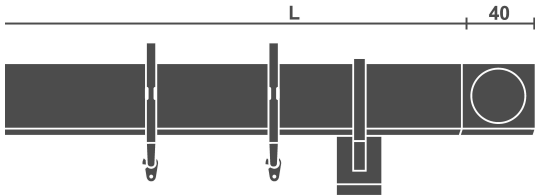

Complete sets
Finials, Pole, Rings, Supports

ELSA
Line

01 = BRASS	60 = MATTE SATIN BRONZE	96 = MATTE SATIN BRASS
08 = BLACK NICKEL	26 = MATTE SATIN BRONZE - MATTE SATIN BRASS	

STOCK NUMBER: 416A02

Support Projection: 3 1/2 in.

FINISH	48 IN.	55 IN.	63 IN.	71 IN.	79 IN.	87 IN.	98 IN.*	118 IN.*	134 IN.*
01									
60									
96									
08									
QUANTITY OF RINGS INCLUDED	12	14	16	18	20	22	26	30	34
QTY OF SUPPORTS INCLUDED	2	2	2	2	2	2	3	3	

*Open "clip" rings on 250 - 300 - 340 cm curtain sets