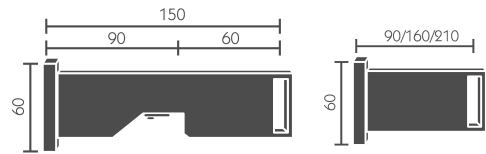

Support - Double Open type

Support - Open type

STOCK NUMBER	416217	416218	416228	416238
FINISH	3 1/2 in.	3 1/2 in.	6 1/4 in.	8 1/4 in.
01				
60				
96				
08