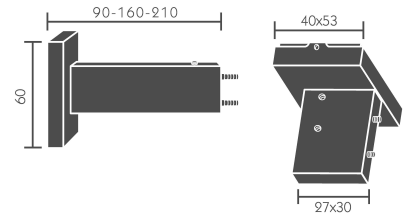

Traverse double complete sets **CECILIA**
 Finials, Pole, Rings, Supports **LLux e**

components **CECILIA**

STOCK NUMBER	1 way profile		2 ways profile	
	853100		853110	
FINISH				
67				
81				
67 + hide				
81 + hide				
67 / BE-RE-WE				
81 / BE-RE-WE				

BE = Natural oak
RE = Zebrano
WE = Wengè

LC = Lizard CB = White crocodile
SP = Snake CN = Black crocodile
CR = Red crocodile

STOCK NUMBER	1 way angle			2 ways angle	
	853035	853045	853055	853065	853075
FINISH	7/16 in.	cm 19	cm 24	cm 19	cm 24
67					
81					
67 + hide					
81 + hide					
67 / BE-RE-WE					
81 / BE-RE-WE					

IB = White interlaced
IN = Black interlaced
IR = Red interlaced

STOCK NUMBER	Support - Open type			Support - Ceiling type	
	853109	853119	853129	853999	
FINISH	3 1/2 in.	6 1/4 in.	8 1/4 in.		
89					

STOCK NUMBER	Sliding rings		Sliding rings	
	1000		1001	
FINISH				