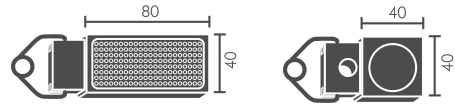

*Open "clip" rings on 250 - 300 - 340 cm curtain sets

Complete double sets
Finials, Pole, Rings, Supports

ELSA
Line

Finials

STOCK NUMBER	ELSA	STRASS	ELSA	DISCO
		416002		416003
FINISH				
01				
60				
96				
08				
26				