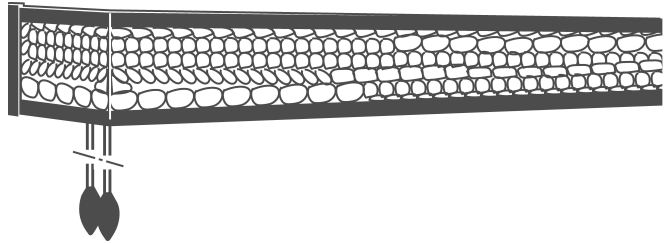

Complete double sets **CECILIA**
Finials, Pole, Rings, Supports

STOCK NUMBER: 853C05

Support Projection: 6 1/4 in.

FINISH			63 IN.	71 IN.	79 IN.	87 IN.	98 IN.	118 IN.	134 IN.
67									
81									
67 + hide									
81 + hide									
67 / BE-RE-WE									
81 / BE-RE-WE									
QUANTITY OF SLIDING RINGS			20/20	22/22	26/26	28/28	32/32	38/38	42/42
QTY OF SUPPORTS INCLUDED			2	2		3		3	

Traverse complete sets **CECILIA**
 Finials, Pole, Rings, Supports

STOCK NUMBER: 853D05

Support Projection: 3 1/2 in.

FINISH	63 IN.	71 IN.	79 IN.	87 IN.	98 IN.	118 IN.	134 IN.
67							
81							
67 + hide							
81 + hide							
67 / BE-RE-WE							
81 / BE-RE-WE							
QUANTITY OF SLIDING RINGS	20	22	26	28	32	38	42
QTY OF SUPPORTS INCLUDED	2	2		3		3	

Traverse complete sets **CECILIA**
 Finials, Pole, Rings, Supports **LLux e**

STOCK NUMBER: 853P05

Support Projection: 3 1/2 in.

FINISH	63 IN.	71 IN.	79 IN.	87 IN.	98 IN.	118 IN.	134 IN.
67							
81							
67 + hide							
81 + hide							
67 / BE-RE-WE							
81 / BE-RE-WE							
QUANTITY OF SLIDING RINGS	20	22	26	28	32	38	42
QTY OF SUPPORTS INCLUDED	2	2		3		3	