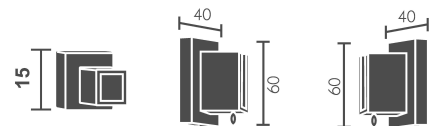

AE = Cherry
BE = Natural oak
RE = Zebrano
WE = Wengè