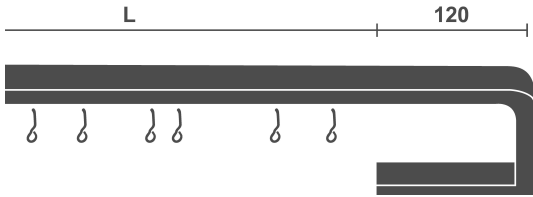

Complete sets **LUCILLA**
Finials, Pole, Rings, Supports

03 = CHROME	BNL = WHITE LACQUERED				AVN = NICKEL MAT LACQUERED ALU				
STOCK NUMBER: 223A18									Support Projection: 4 in.
FINISH	48 IN.	55 IN.	63 IN.	71 IN.	79 IN.	87 IN.	98 IN.	118 IN.	134 IN.
03									
BNL									
AVN									
QUANTITY OF SLIDING RINGS	16	18	20	22	26	28	32	38	42
QTY OF SUPPORTS INCLUDED	2	2	2	2	3	3		3	

STOCK NUMBER: 223B18									Support Projection: 6 1/4 in.
FINISH	48 IN.	55 IN.	63 IN.	71 IN.	79 IN.	87 IN.	98 IN.	118 IN.	134 IN.
03									
BNL									
AVN									
QUANTITY OF SLIDING RINGS	16	18	20	22	26	28	32	38	42
QTY OF SUPPORTS INCLUDED	2	2	2	2	3	3		3	

Complete sets **LUCILLA**
Finials, Pole, Rings, Supports **LLjux e**

STOCK NUMBER: 223L18									Support Projection: 4 in.
FINISH	48 IN.	55 IN.	63 IN.	71 IN.	79 IN.	87 IN.	98 IN.	118 IN.	134 IN.
03									
BNL									
AVN									
QUANTITY OF SLIDING RINGS	16	18	20	22	26	28	32	38	42
QTY OF SUPPORTS INCLUDED	2	2	2	2	3	3		3	

STOCK NUMBER: 223M18									Support Projection: 6 1/4 in.
FINISH	48 IN.	55 IN.	63 IN.	71 IN.	79 IN.	87 IN.	98 IN.	118 IN.	134 IN.
03									
BNL									
AVN									
QUANTITY OF SLIDING RINGS	16	18	20	22	26	28	32	38	42
QTY OF SUPPORTS INCLUDED	2	2	2	2	3	3		3	

Complete double sets **LUCILLA**
Finials, Pole, Rings, Supports

STOCK NUMBER: 223C18									Support Projection: 3 3/16 in.
FINISH	48 IN.	55 IN.	63 IN.	71 IN.	79 IN.	87 IN.	98 IN.	118 IN.	134 IN.
03									
BNL									
AVN									
QUANTITY OF SLIDING RINGS	16/18	18/20	20/22	22/26	26/28	28/32	32/38	38/42	42/46
QTY OF SUPPORTS INCLUDED	2	2	2	2	3	3		3	

Complete sets **LUCILLA**