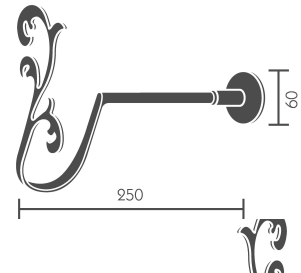

Decoration ACANTO
169400

STOCK NUMBER

FINISH	145	165	185	205	225	255	305	355
9FO-9FA								
28-29-45-69-103-304								

STOCK NUMBER	Sliding rings	
	1000	1001
FINISH		
9FO-9FA		
28-29-45-69-103-304		

STOCK NUMBER	End cap for cord	End cap	Decoration
	163145	163045	163200
FINISH	1/2x1/2	1/2x1/2	1/2x1/2
9FO-9FA			
28-29-45-69-103-304			

Complete sets **CECILIA**
Finials, Pole, Rings, Supports

67 = POLISHED ALUMINUM	81 = MATTE NATURAL ALUMINUM	89 = MATTE ALUMINUM
-------------------------------	------------------------------------	----------------------------