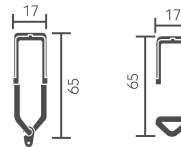

Support - Ceiling type

Center ceiling Support

STOCK NUMBER	416518	416339
FINISH		
01		
60		
96		
08		

Closed "clip" rings

Open "clip" rings

STOCK NUMBER	536031	536032
FINISH		
01		
60		
96		
08		

Supports - Recessed

Pole

Pole

STOCK NUMBER	153001SX	153001DX	153200	416100
FINISH			15x15	40x10
01				
60				
96				
08				

Sliding rings

End cap

Supports - Recessed

STOCK NUMBER	1012	513045	416001
FINISH			
01			
60			
96			
08			