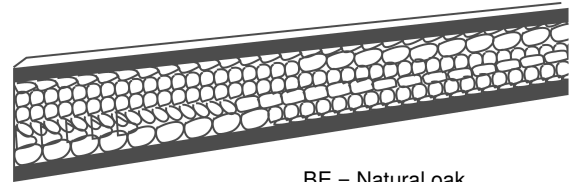

components **CECILIA**

STOCK NUMBER	1 way profile		2 ways profile	
	853100		853110	
FINISH				
67				
81				
67 + hide				
81 + hide				
67 / BE-RE-WE				
81 / BE-RE-WE				

BE = Natural oak
RE = Zebrano
WE = Wengè

LC = Lizard   CB = White crocodile
SP = Snake   CN = Black crocodile
CR = Red crocodile

STOCK NUMBER	1 way angle			2 ways angle	
	853035	853045	853055	853065	853075
FINISH	7/16 in.	cm 19	cm 24	cm 19	cm 24
67					
81					
67 + hide					
81 + hide					
67 / BE-RE-WE					
81 / BE-RE-WE					

IB = White interlaced
IN = Black interlaced
IR = Red interlaced

STOCK NUMBER	Support - Open type			Support - Ceiling type	
	853109	853119	853129	853999	
FINISH	3 1/2 in.	6 1/4 in.	8 1/4 in.		
89