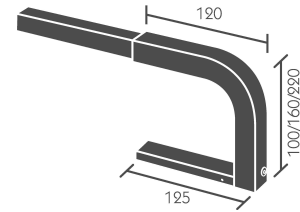

components **LUCILLA**

Support - Open type

STOCK NUMBER	223018SX	223018DX	223028SX	223028DX	223038SX	223038DX
FINISH	4 in.		6 1/4 in.		3/4 in.	
03						
BNL						
AVN						

Center Support

STOCK NUMBER	223118	223128	223138
FINISH	4 in.	6 1/4 in.	3/4 in.
03			
BNL			
AVN