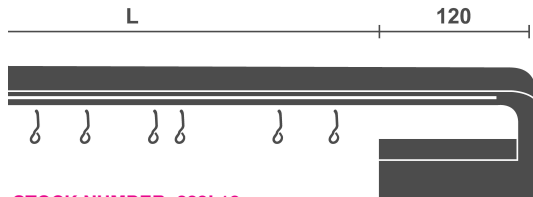

Complete sets **LUCILLA**
Finials, Pole, Rings, Supports

03 = CHROME	BNL = WHITE LACQUERED				AVN = NICKEL MAT LACQUERED ALU				
STOCK NUMBER: 223A18									Support Projection: 4 in.
FINISH	48 IN.	55 IN.	63 IN.	71 IN.	79 IN.	87 IN.	98 IN.	118 IN.	134 IN.
03									
BNL									
AVN									
QUANTITY OF SLIDING RINGS	16	18	20	22	26	28	32	38	42
QTY OF SUPPORTS INCLUDED	2	2	2	2	3	3		3	

STOCK NUMBER: 223B18									Support Projection: 6 1/4 in.
FINISH	48 IN.	55 IN.	63 IN.	71 IN.	79 IN.	87 IN.	98 IN.	118 IN.	134 IN.
03									
BNL									
AVN									
QUANTITY OF SLIDING RINGS	16	18	20	22	26	28	32	38	42
QTY OF SUPPORTS INCLUDED	2	2	2	2	3	3		3